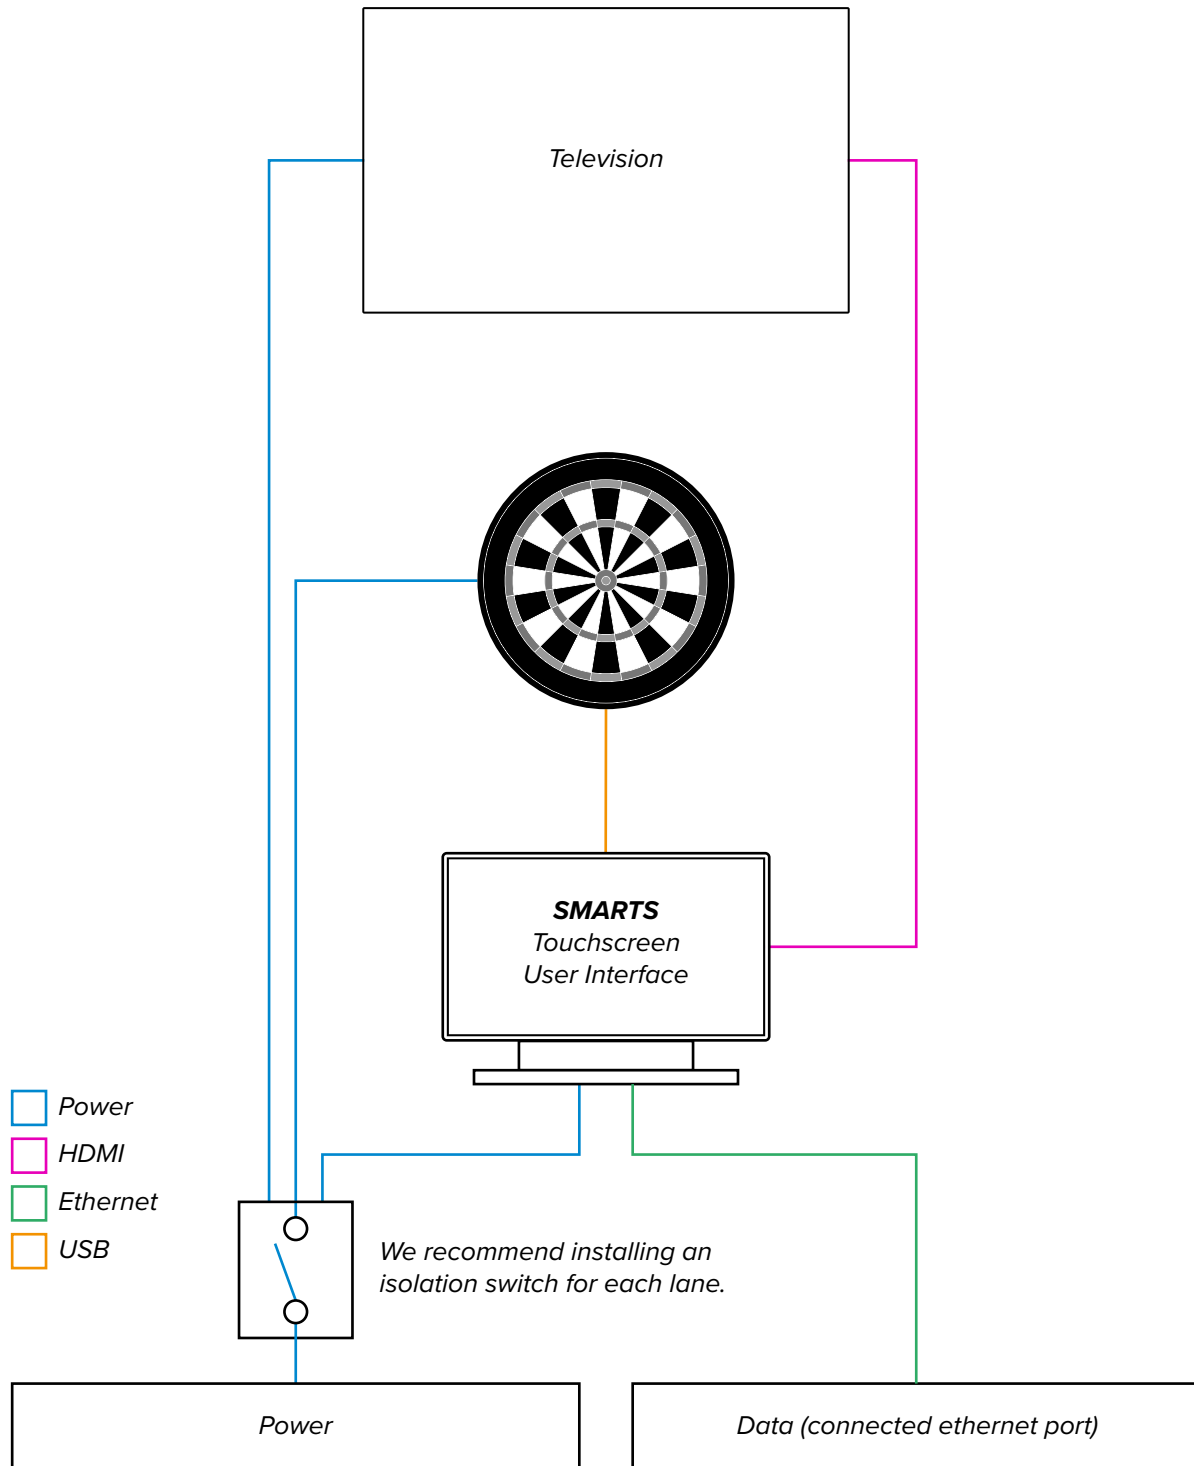

NOT TO SCALE

NB All electrical work should be undertaken by a qualified electrician. Turnkey solutions require pre-installed power and data. This example includes power for a lighting surround. If you require further guidance, please contact 501 Entertainment.